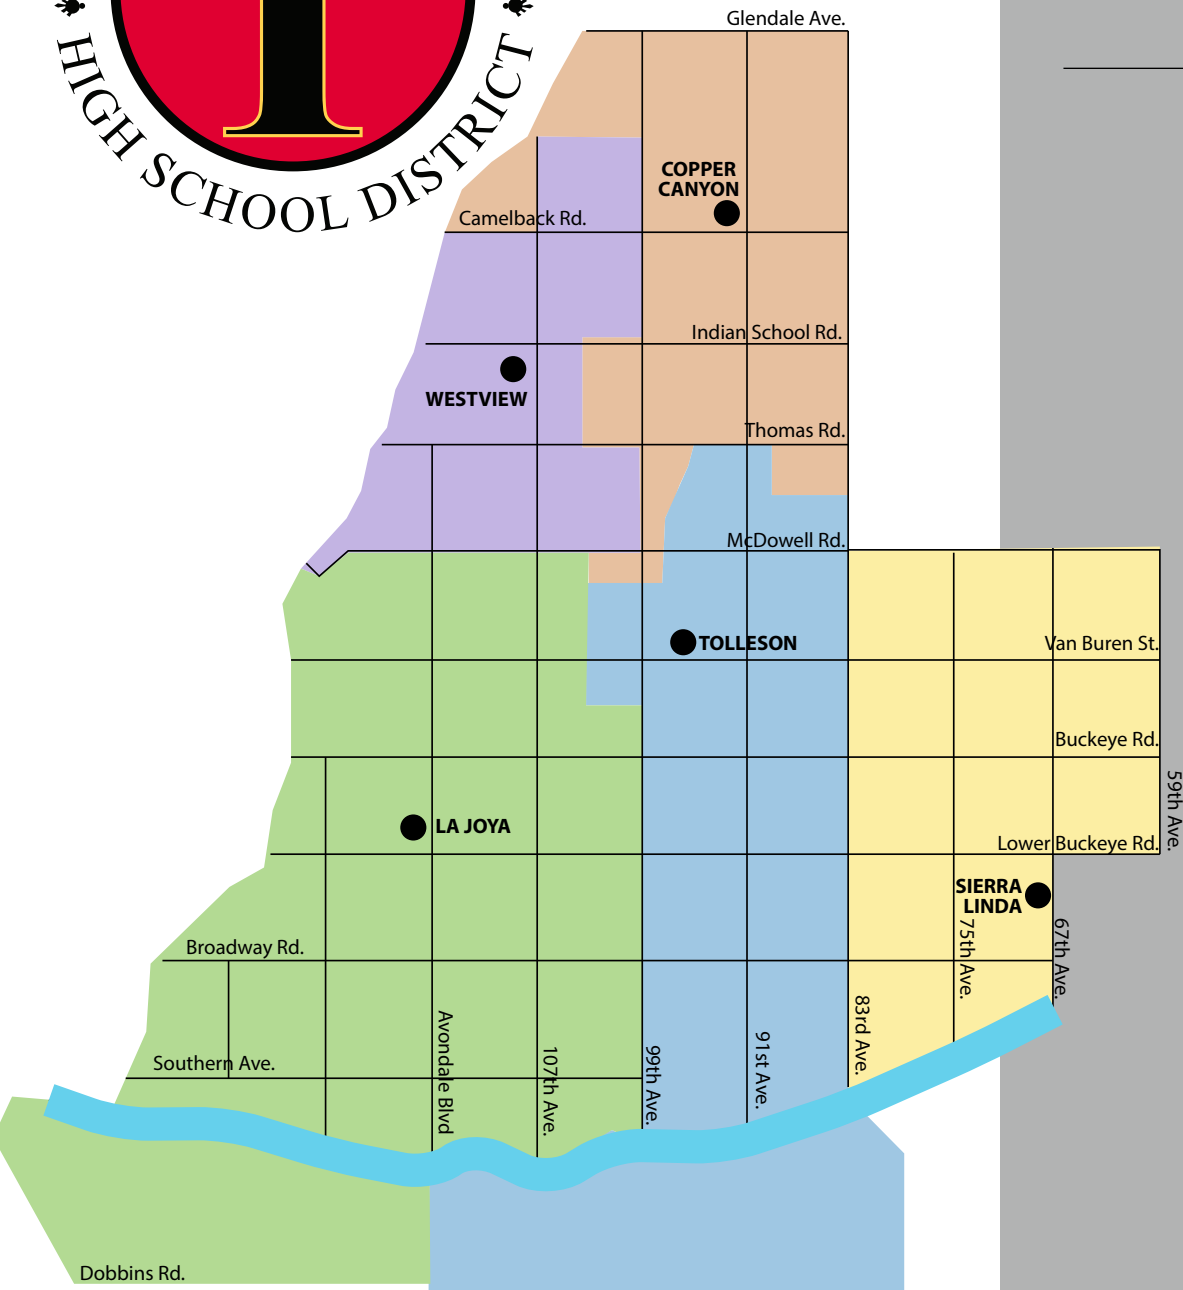

# BOUNDARY MAP

**COPPER CANYON HIGH SCHOOL**  
 (623) 478-4800  
 9126 W. Camelback Rd.  
 Glendale, AZ 85305

**LA JOYA HIGH SCHOOL**  
 (623) 478-4400  
 11650 W. Whyman Ave.  
 Avondale, AZ 85323

**SIERRA LINDA HIGH SCHOOL**  
 (623) 474-7700  
 3434 S. 67th Ave.  
 Phoenix, AZ 85043

- LEGEND**
- Copper Canyon High School
  - La Joya High School
  - Sierra Linda High School
  - Tolleson High School
  - Westview High School
  - School Location
  - Major Street
  - River