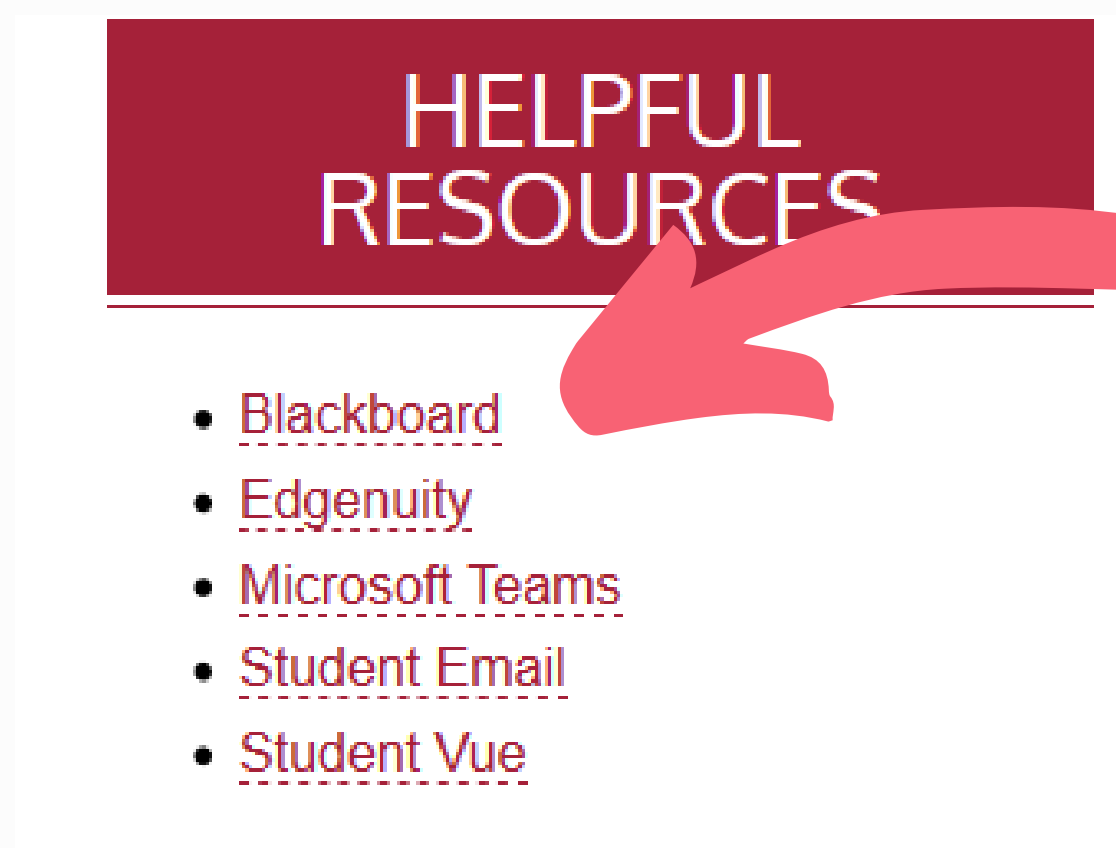

How to Access Blackboard

START AT: SIERRALINDA.TUHSD.ORG
CLICK "ONLINE LEARNING LAUNCHPAD"

Click on Blackboard

From the Launchpad, click on
Blackboard under Helpful Resources

Sign In

Use your username and password
to log in