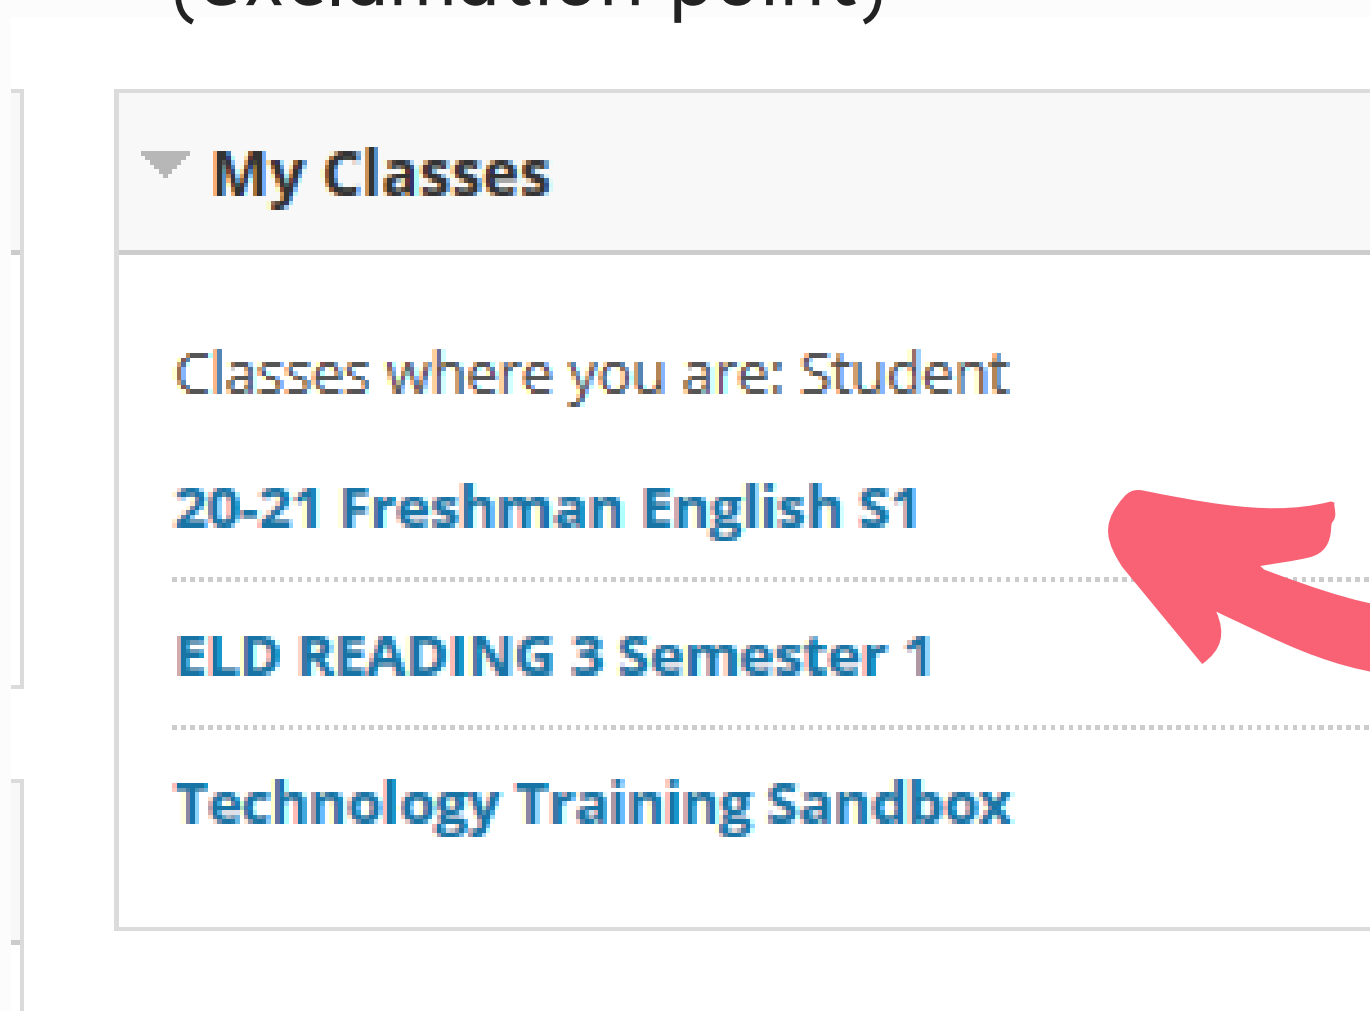

Classes

Click on the class to begin!

**If you have any issues, contact your teacher using school
email, or Ms. Moss the librarian at 602-730-4282**