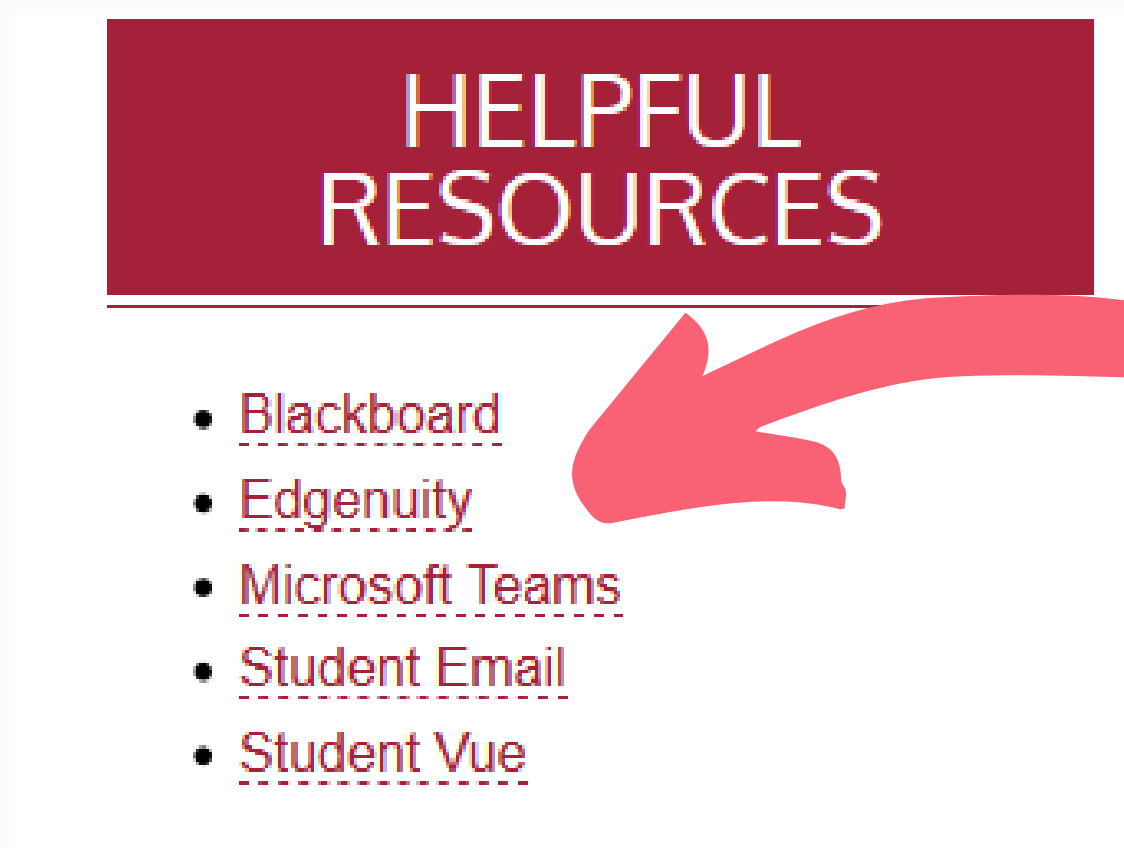

# How to Access Edgenuity

START AT: SIERRALINDA.TUHSD.ORG  
CLICK "ONLINE LEARNING LAUNCHPAD"

## Click on Edgenuity

From the Launchpad, click on Edgenuity under Helpful Resources