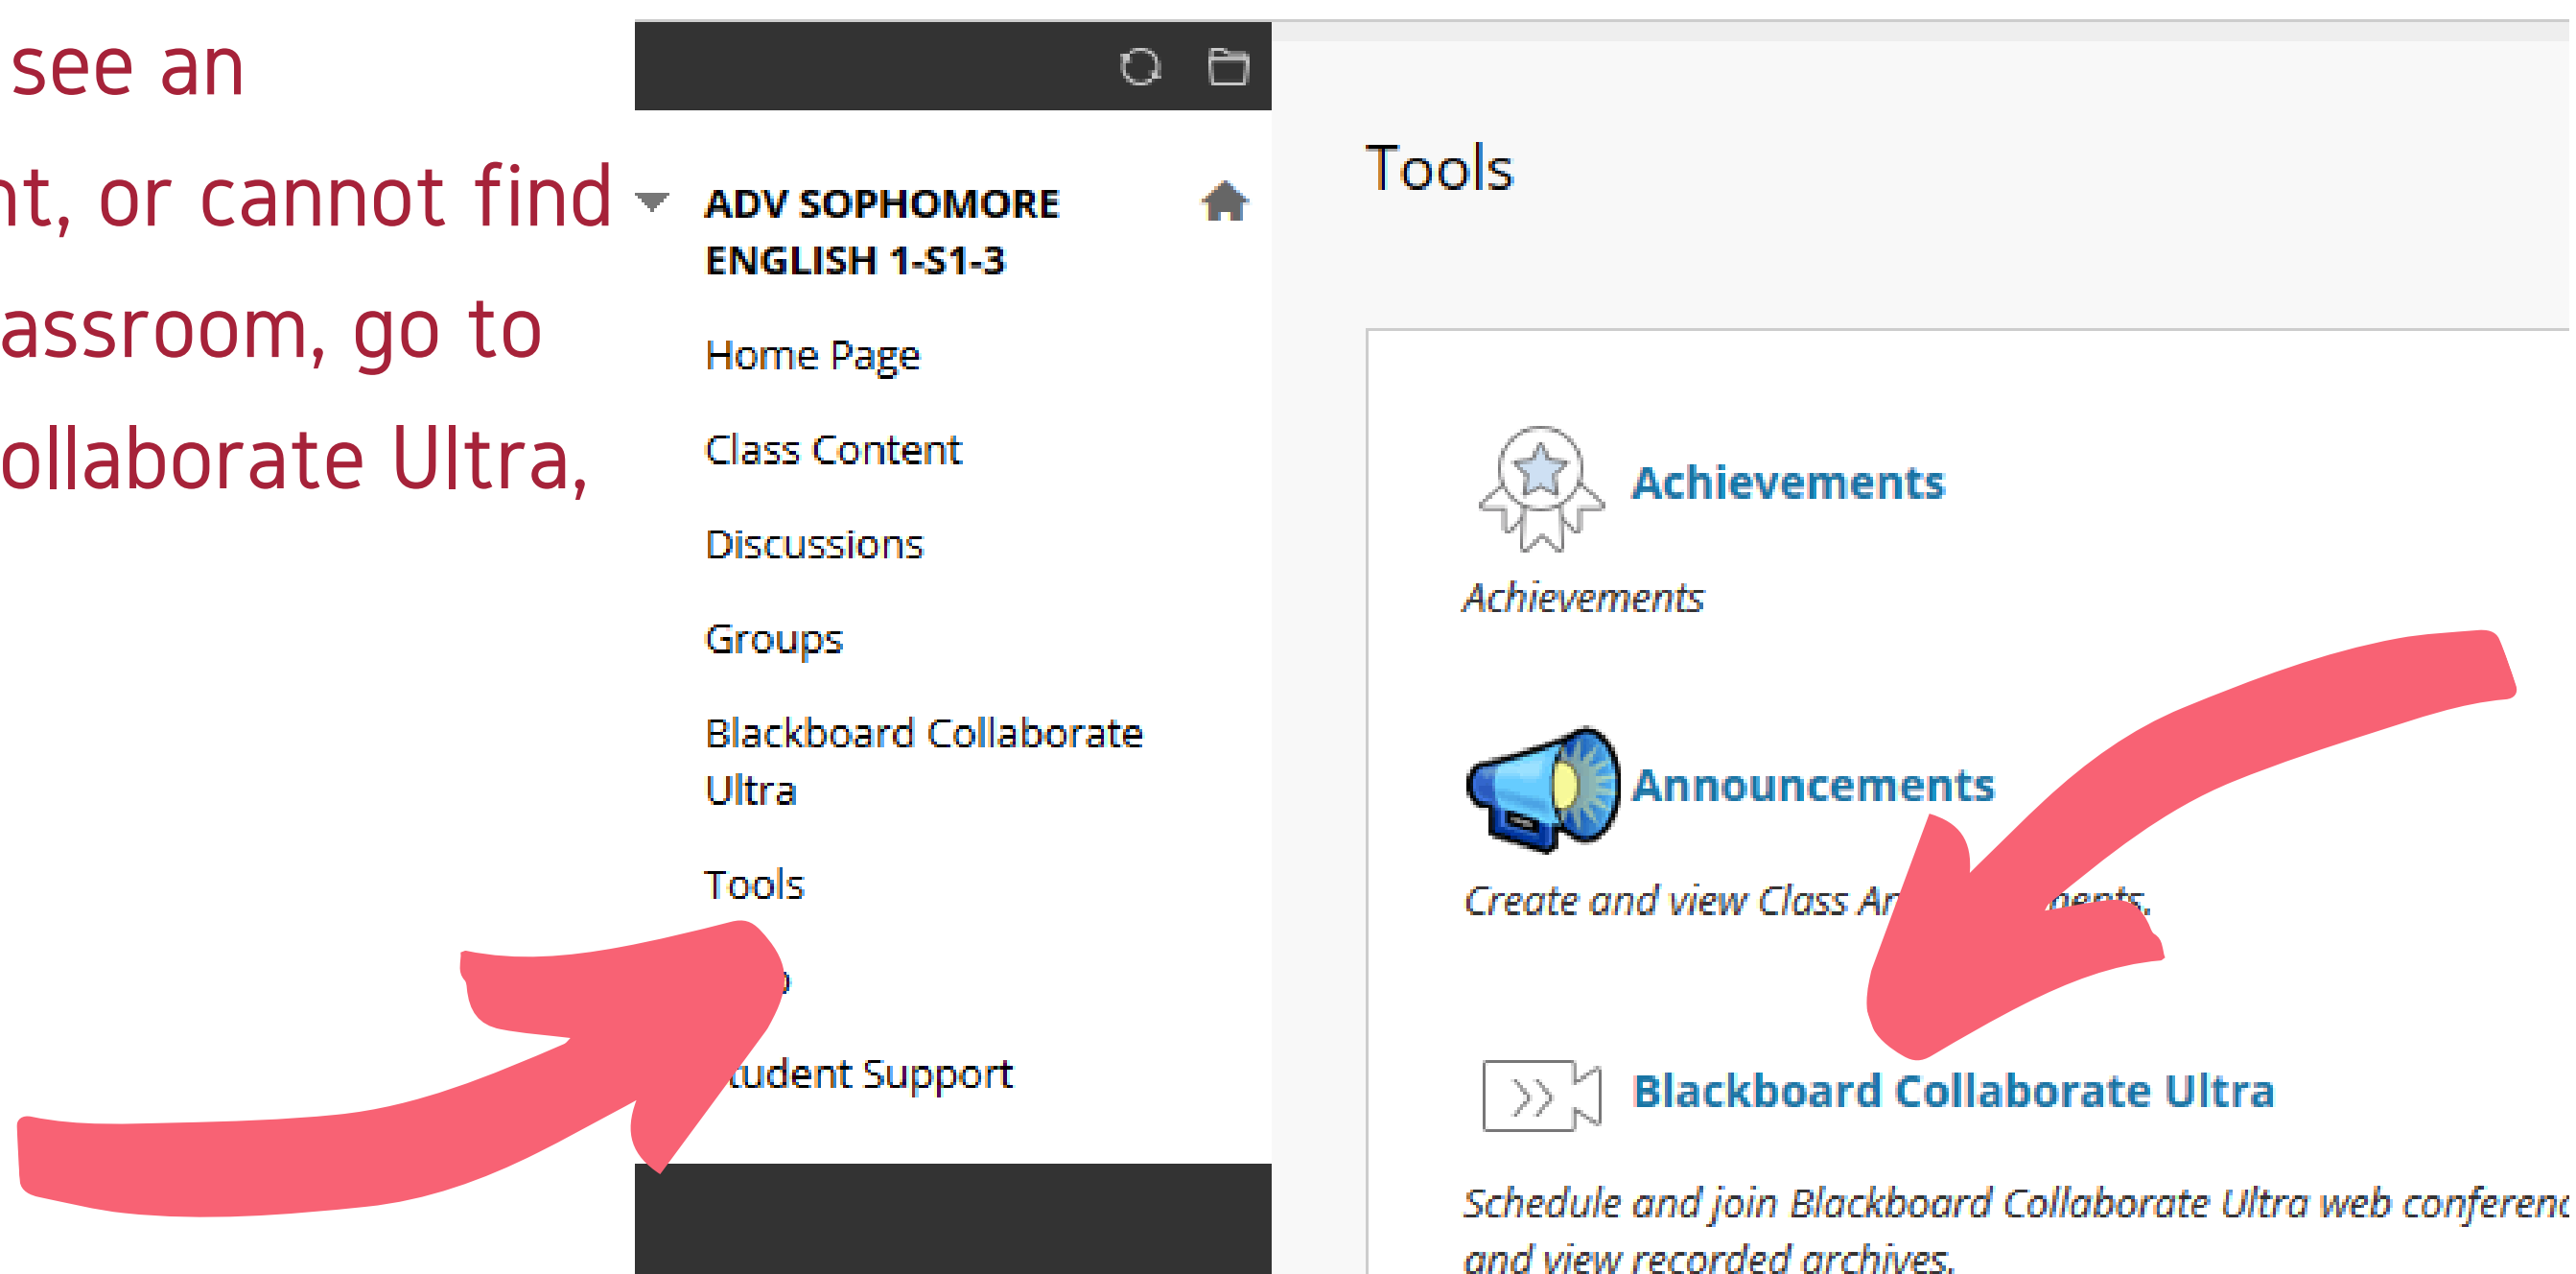

Go to Collaborate Ultra

If you do not see an announcement, or cannot find the Virtual Classroom, go to Tools, then Collaborate Ultra, and click.

Finding the LIVE STREAM

PLEASE NOTE: YOU MUST BE LOGGED IN AT THE RIGHT TIME TO SEE THE LIVE STREAM