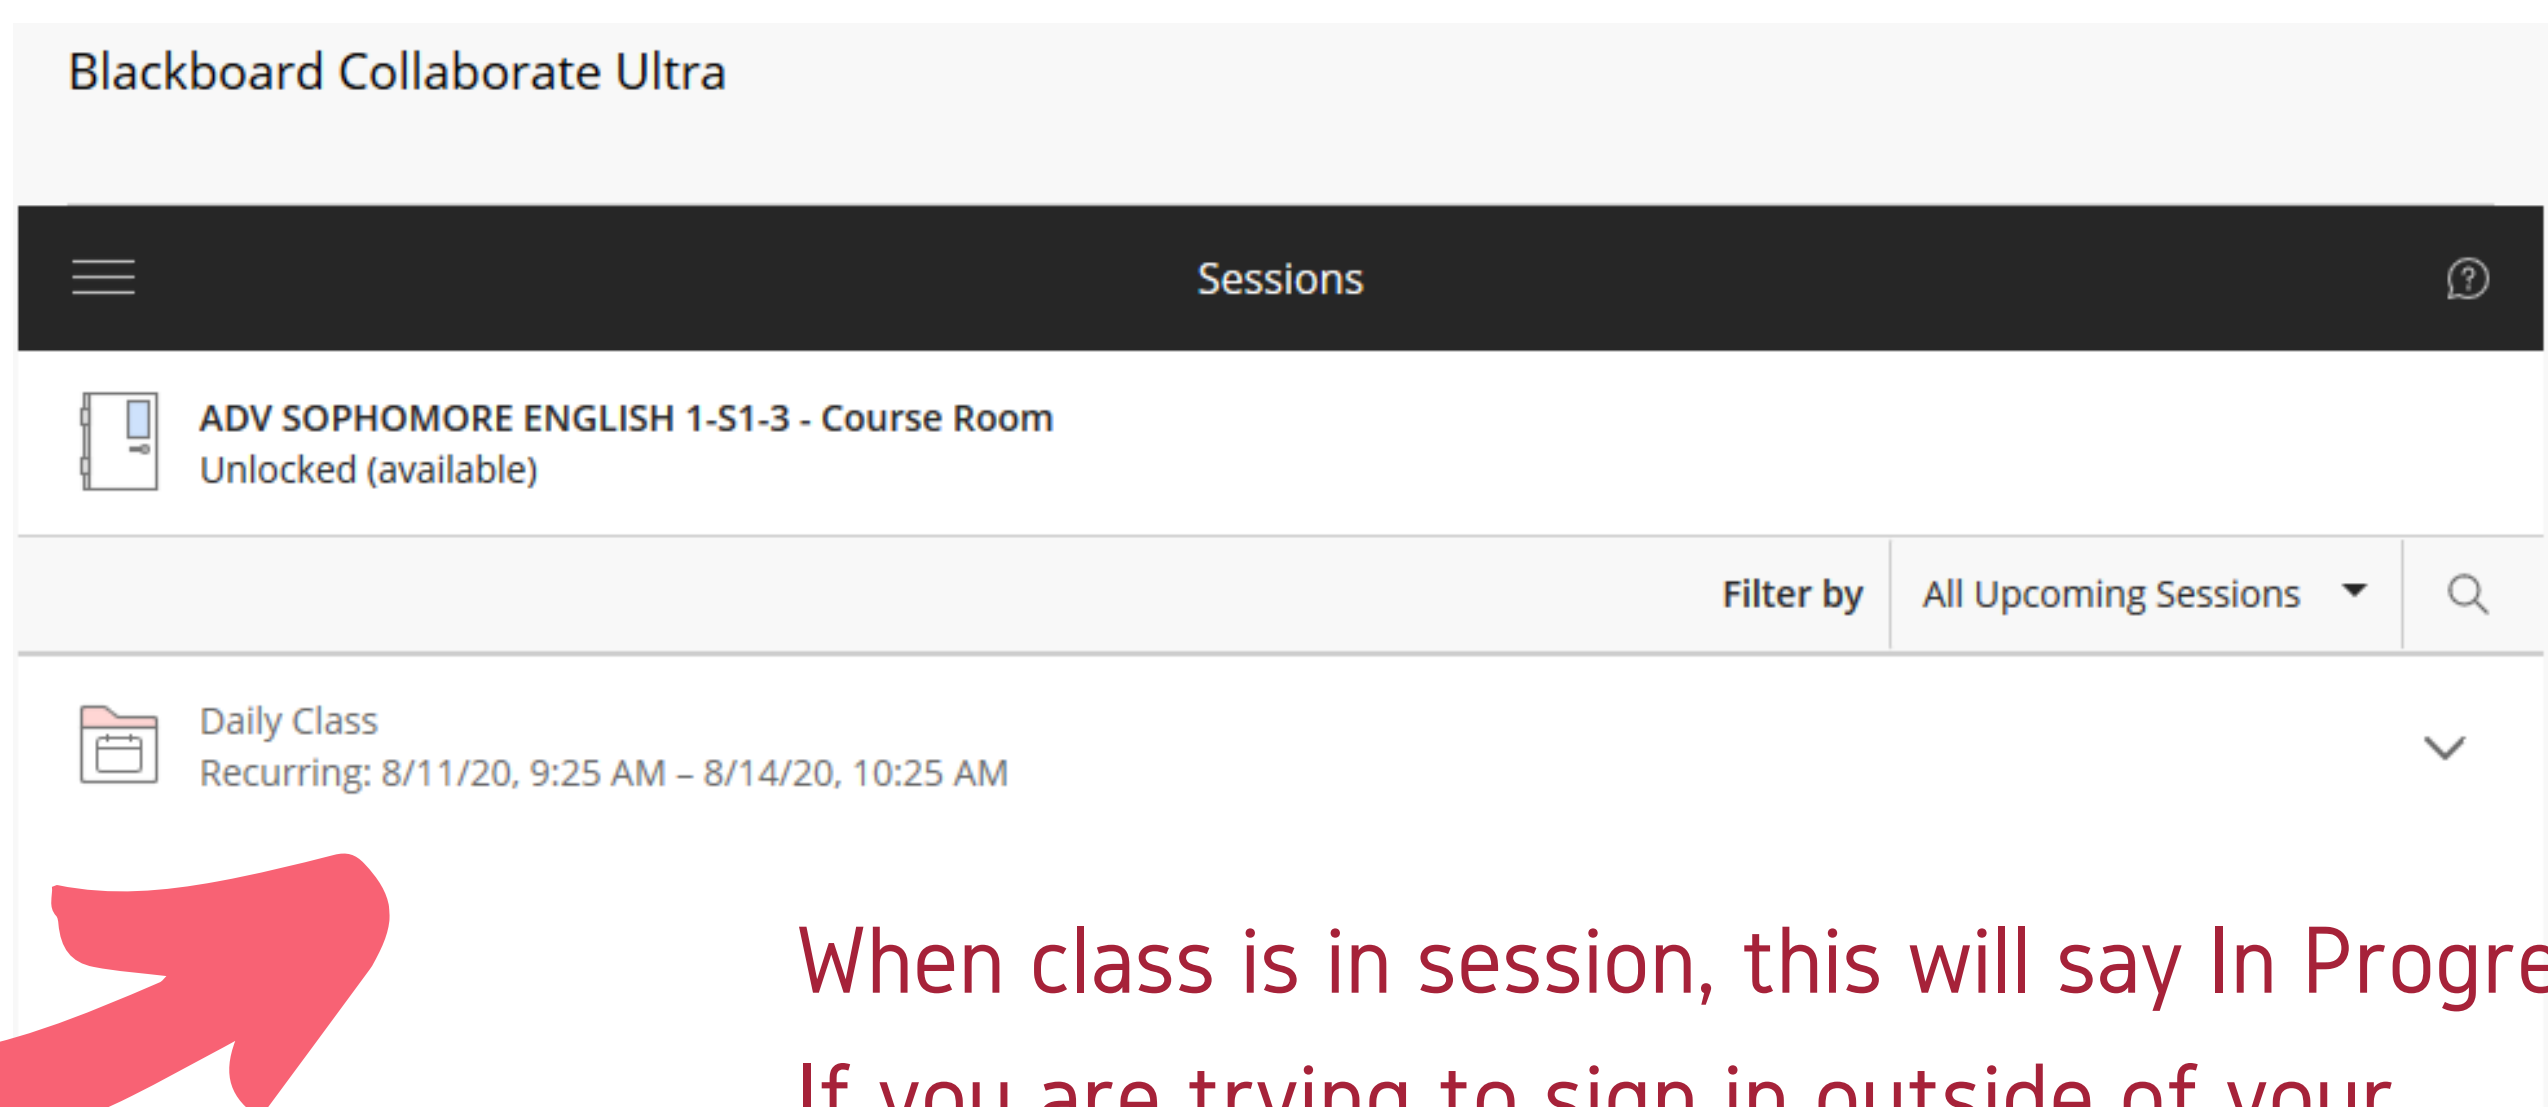

The Daily Schedule is posted on the Launchpad under Helpful Resources > Daily Schedule.

Go to Collaborate Ultra

If you do not see an announcement, or cannot find the Virtual Classroom, go to Tools, then Collaborate Ultra, and click.

Finding the LIVE STREAM

PLEASE NOTE: YOU MUST BE LOGGED IN AT THE RIGHT TIME TO SEE THE LIVE STREAM

Click on the DAILY CLASS

When class is in session, this will say In Progress. If you are trying to sign in outside of your scheduled class time, this room will either be locked or will not let you in.